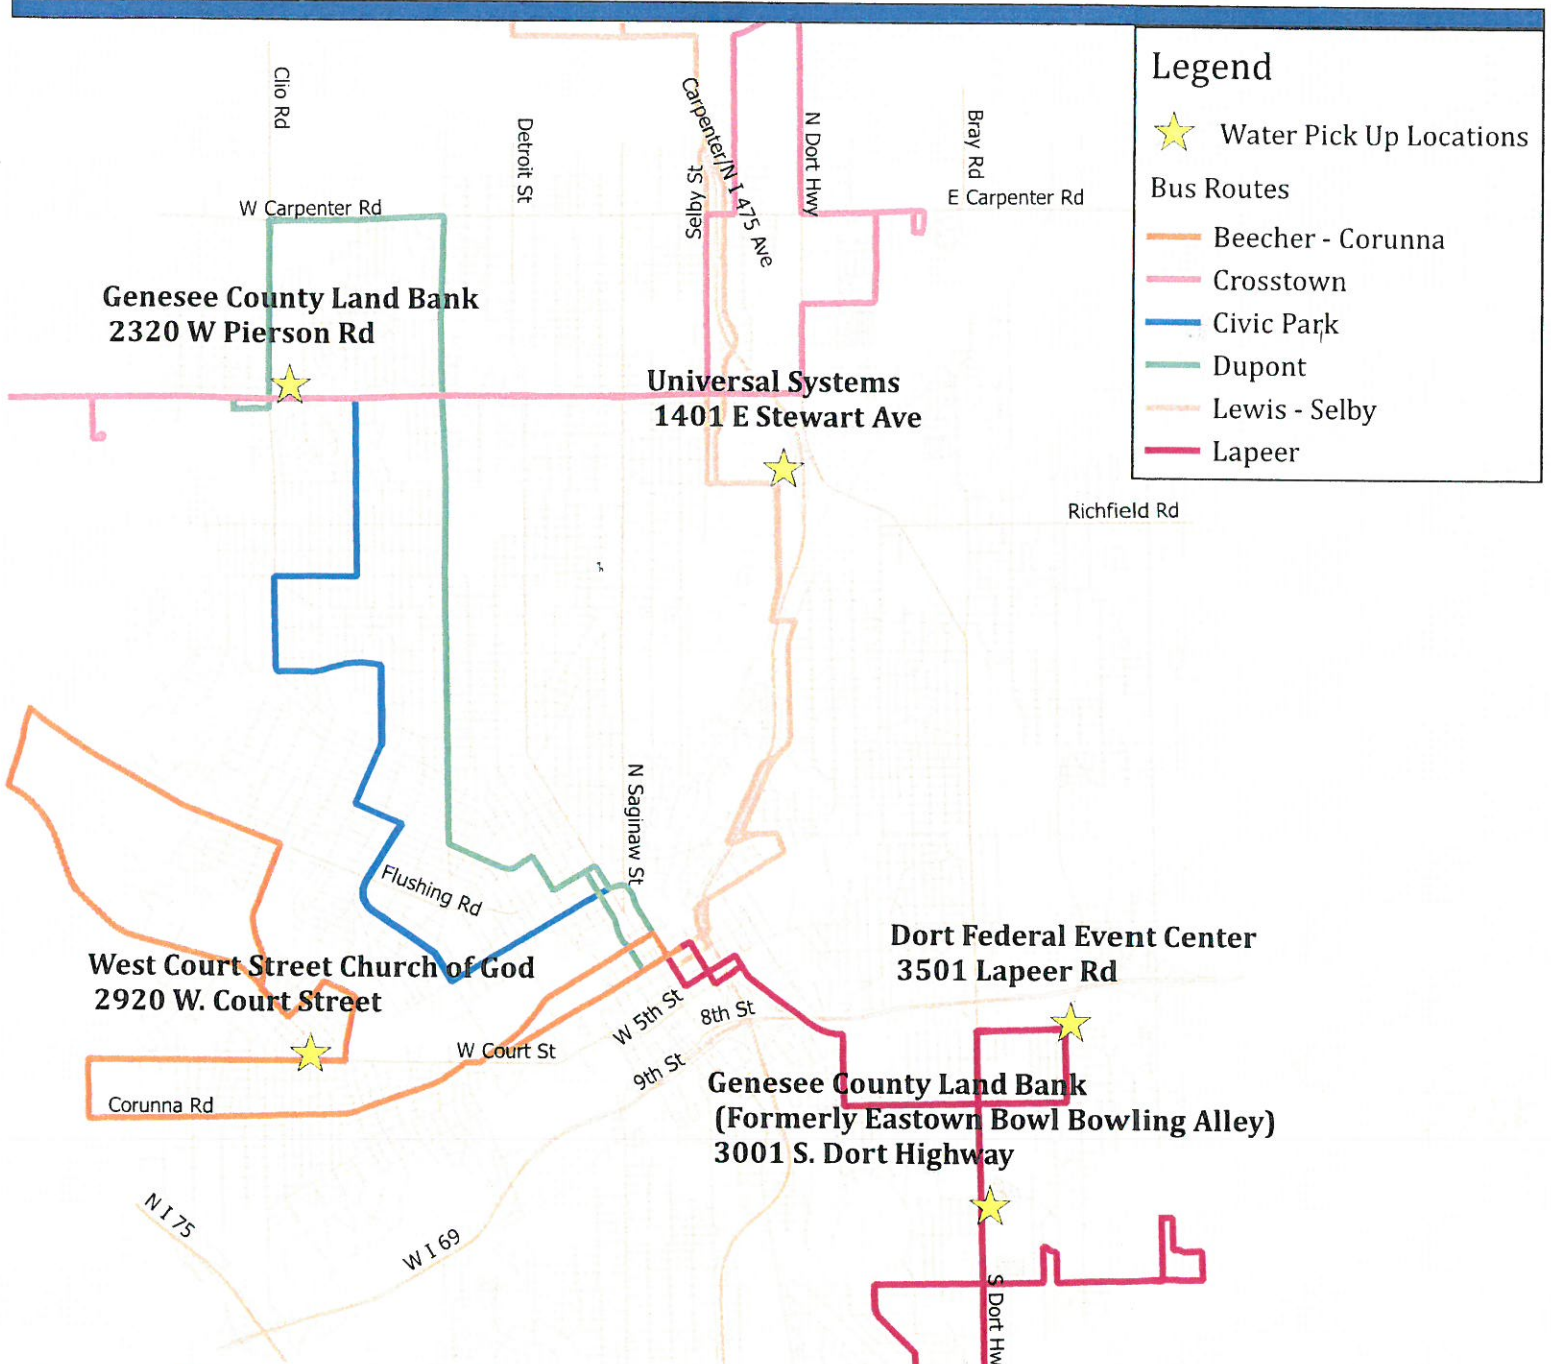

City of Flint Water Pick Up Locations

Legend

- ★ Water Pick Up Locations

Bus Routes

- Orange line: Beecher - Corunna
- Pink line: Crosstown
- Blue line: Civic Park
- Green line: Dupont
- Light orange line: Lewis - Selby
- Red line: Lapeer

Free bottles of water, water filters, replacement cartridges, and home water testing kits are available at these locations.

The hours of operation for the community water resource locations:

Monday, Wednesday, Thursday, and Saturday: Noon to 6 p.m.